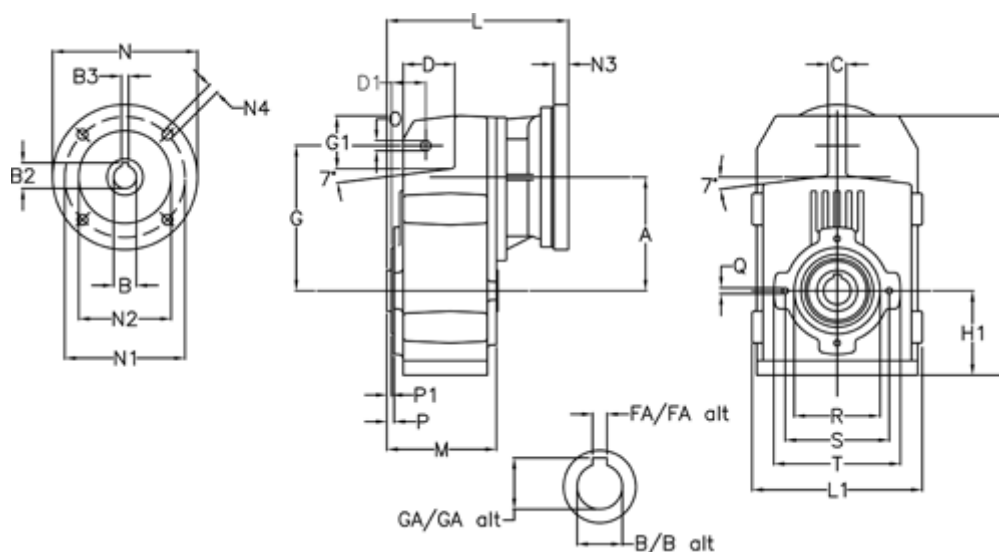

Article number: 29560402414225
 Description: Shaft mounted gear
 A412H40-24,1-P71B5

Measures

A = 175.75	FA = 12	M = 144.0	Q = M12x19
B = 40	G = 218	N = 160	R = 130
B1 = 14	G1 = 97.5	N1 = 130	S = 165
B2 = 16.3	GA = 43.0	N2 = 110	T = 200
B3 = 5	H = 389.0	N4 = M8x16	
C = 16	H1 = 116.0	O = 14	
D = 79.0	L = 246.0	P = 7.5	
D1 = 56.5	L1 = 242	P1 = 3.5	